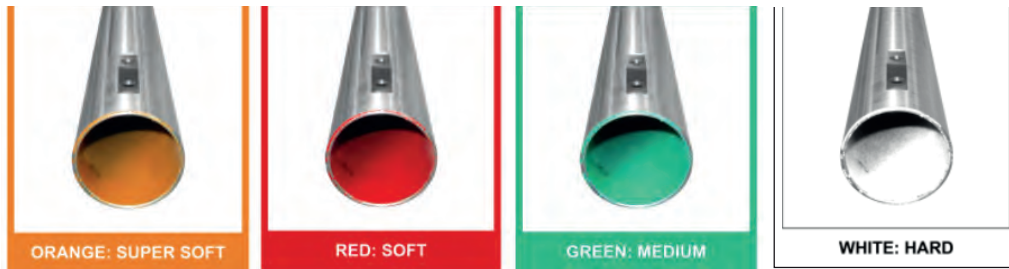

AXLES: Diameter: 40 mm | Length: 1020 mm

AXLES: Diameter: 40 mm | Length: 1040 mm

AXLES: Diameter: 50 mm | Length: 1000 mm

AXLES: Diameter: 50 mm | Length: 1020 mm

WHILE STOCK LASTS

***Copper - Super Soft**
With thicker axle wall (2.5 mm) to reduce bending

AXLES: Diameter: 50 mm | Length: 1030 mm

AXLES: Diameter: 50 mm | Length: 1040 mm

WHILE STOCK LASTS

***Copper - Super Soft**
With thicker axle wall (2.5 mm) to reduce bending