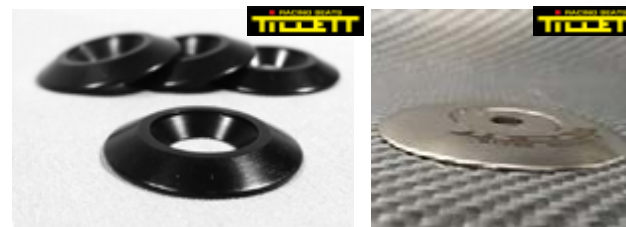

COUNTERSUNK SEAT WASHERS

Low Design
(IKD# TIACW)

Ultra Low Profile*
(IKD# TIAXWULP)